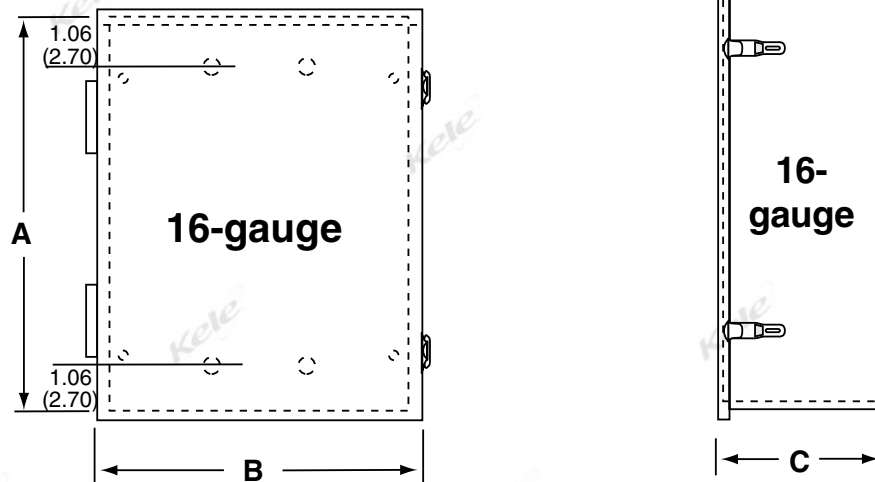

FEATURES

- Drip-shield top and seam-free sides, front, and back
- Galvanized steel lift-off hinges with stainless steel pins
- Cover fastened securely with draw-pull catches
- Provisions for padlocking on each draw-pull catch
- ANSI 61 gray polyester-powder coating inside and out over galvanized steel
- Optional steel panels with white finish
- UL File #E69392
- CSA certified
- One-year warranty

R-LP Series

5

ENCLOSURES

DIMENSIONS

in
(cm)

ORDERING INFORMATION

ENCLOSURE MODEL	(OVERALL) DIMENSIONS A x B x C in (cm)	BODY GAUGE	WEIGHT lb (Kg)	SOLID PANEL MODEL	DIMENSIONS H x W in (cm)	WEIGHT lb (Kg)
SCE12R1206LP	12 x 12.3 x 7.7 (30.5 x 31.2 x 19.6)	16	15	SCE12DLP12	9 x 9 (22.9 x 22.9)	3
SCE16R1206LP	16 x 12.3 x 7.7 (40.6 x 31.2 x 19.6)	16	16	SCE16P12	13 x 9 (33 x 22.9)	4
SCE20R1606LP	20 x 16.3 x 7.7 (50.8 x 41.4 x 19.6)	16	25	SCE20P16	17 x 13 (43.2 x 33)	8
SCE24R2008LP	24 x 20.3 x 9.7 (61 x 51.6 x 24.6)	16	32	SCE24P20	21 x 17 (53.3 x 43.2)	14
SCE30R2408LP	30 x 24.3 x 9.7 (76.2 x 61.7 x 24.6)	16	60	SCE30P24	27 x 21 (68.6 x 53.3)	22